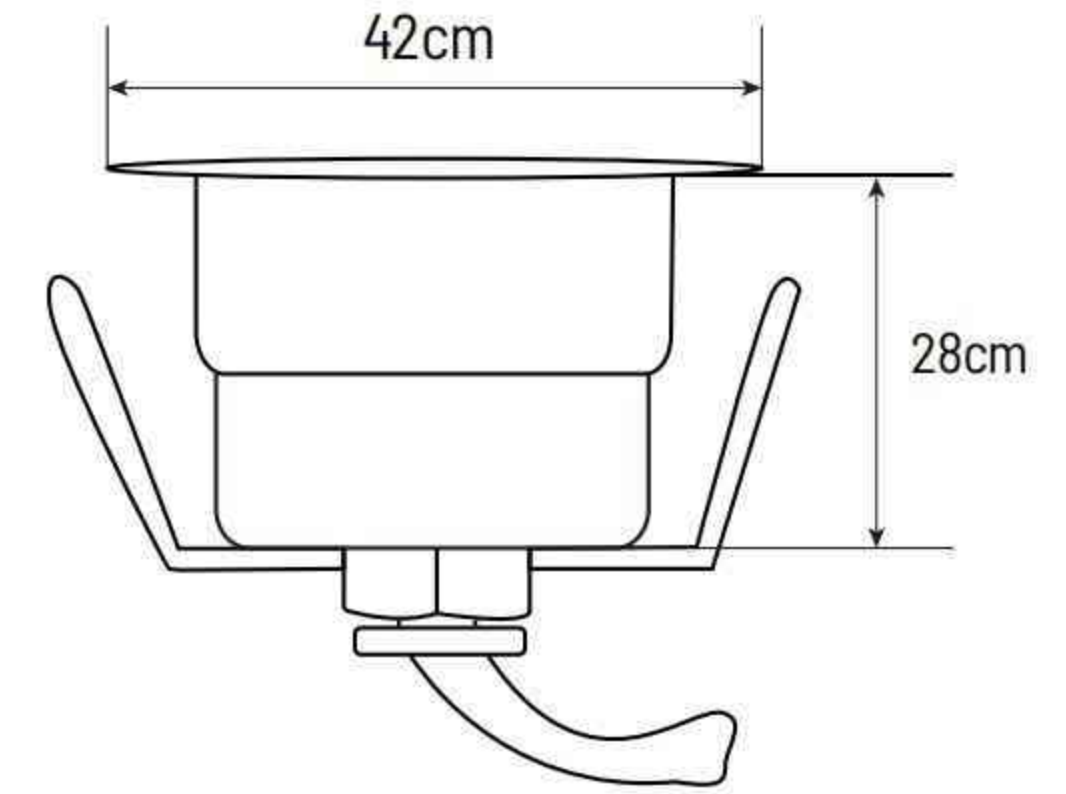

Code : U1042

Stainless Steel Underwater Light(1W)