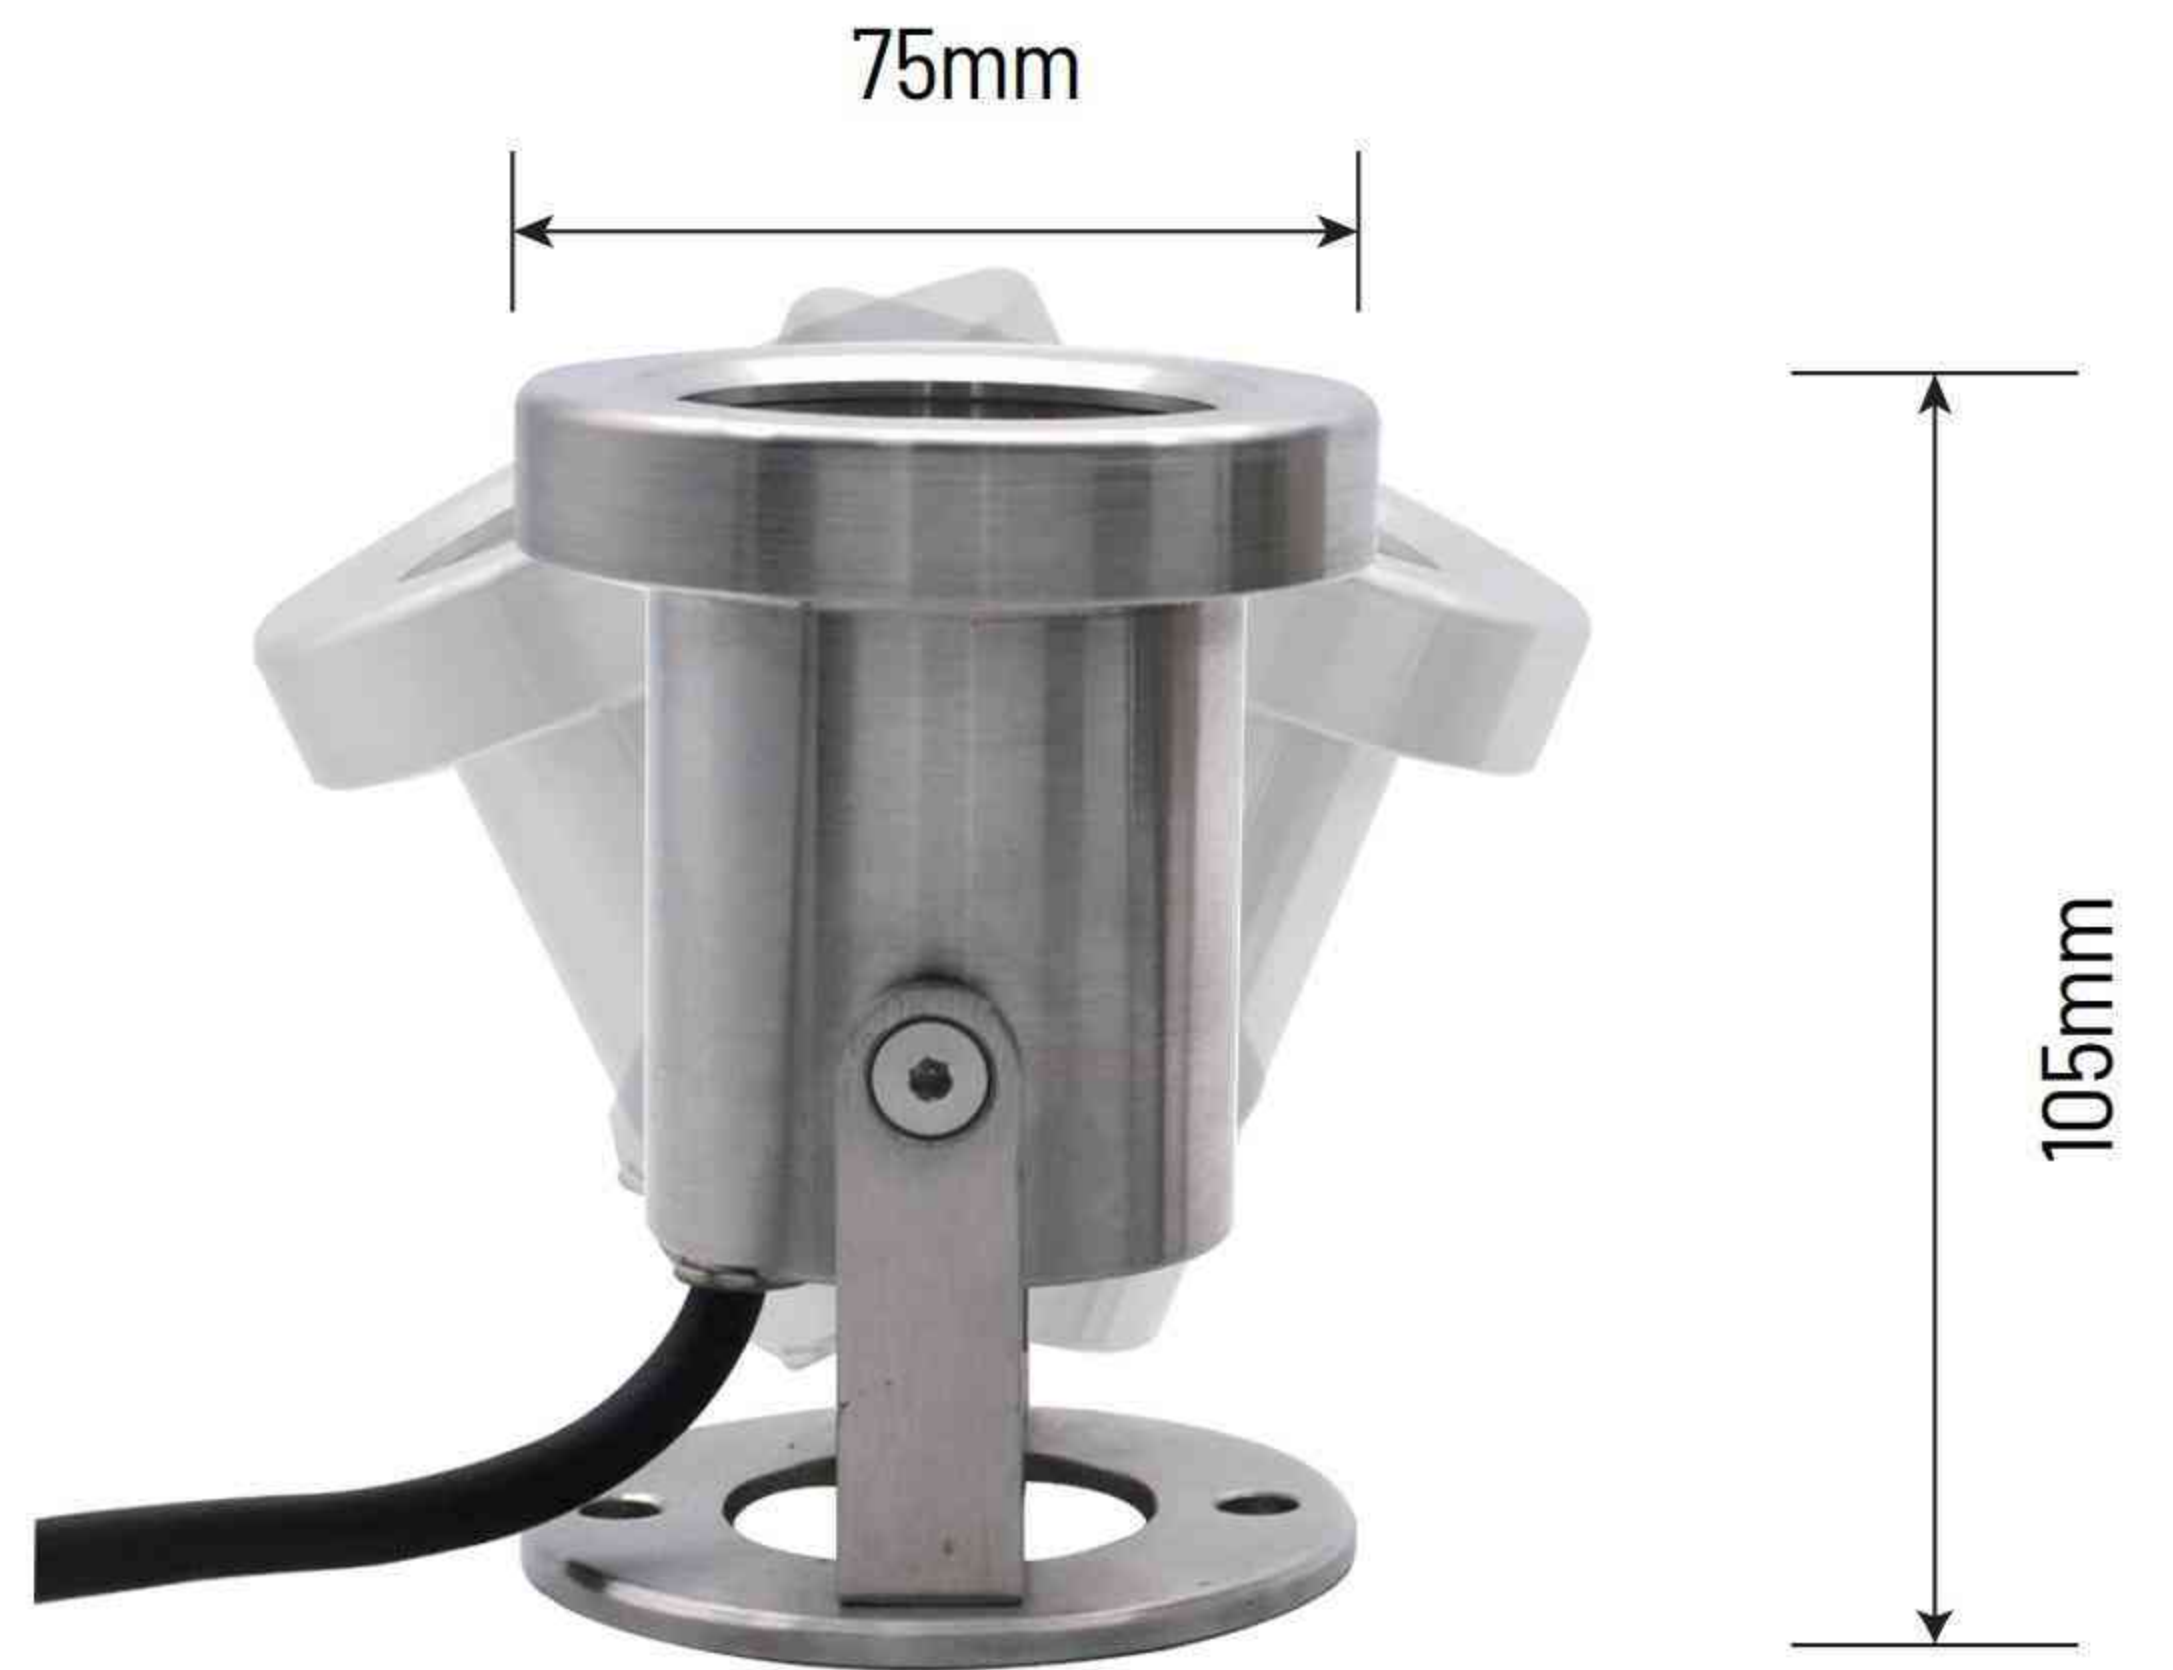

Code : U1150

Stainless Steel Underwater Light(9W / 12W)

Code : U1180

Stainless Steel Underwater Light(12W / 18W)

Code : U1210

Stainless Steel Underwater Light(18W / 24W)

CODE	Volt	Power	LED	Qty	Lumens		Dia Size	Remarks
					WHT	RGB		
U1042	AC12V	1W	high power 1W	1pc	100lm	50lm	42mm	RGB control way A. On/Off control B. Remote control (R15 & R18) Beam angle 15 degree 30 degree 60 degree 90 degree 120 degree
U1062	AC12V	1W	high power 1W	1pc	100lm	50lm	62mm	
	AC12V	3W	high power 3W	1pc	180lm	90lm		
U1100	AC12V	3W	high power 1W	3pcs	300lm	150lm	110mm	
	AC12V	5W	high power 2W	3pcs	450lm	220lm		
U1130	AC12V	6W	high power 1W	6pcs	600lm	300lm	130mm	
	AC12V	9W	high power 2W	6pcs	900lm	450lm		
U1150	AC12V	6W	high power 1W	6pcs	600lm	300lm	150mm	
	AC12V	9W	high power 2W	9pcs	900lm	450lm		
	AC12V	12W	high power 3W	9pcs	1100lm	550lm		
U1180	AC12V	12W	high power 1W	12pcs	1200lm	600lm	180mm	
	AC12V	18W	high power 2W	12pcs	1600lm	800lm		
U1210	AC12V	18W	high power 1W	18pcs	1800lm	900lm	210mm	
	AC12V	24W	high power 2W	18pcs	2400lm	1200lm		

Code : U2075C

C-Casted

Stainless Steel Casted Shell (3W / 5W)

Code : M2080C

Stainless Steel Casted Shell (3W / 5W)

Code : U2092C

Stainless Steel Casted Shell (3W / 5W)

Code : U2145C

Stainless Steel Casted Shell (6W / 9W)

130mm

Code : U2063S

S-Stretched

Stainless Steel Stretched Shell (3W / 5W)

Code : U2098S

Stainless Steel Stretched Shell (3W / 5W)

Code : U2120S

Code : FS2250

Fountain light -Stainless Steel (12W / 18W)

Fountain light

FS-Fountain Stainless Steel 304 / 316

FS1XXX, 1-the shell surface is complete, without hollowing out.
XXX-the diameter size.

FS2XXXA/B, 2-the surface is hollowed out with pattern.
XXX-the diameter size.
A/B - Pattern style