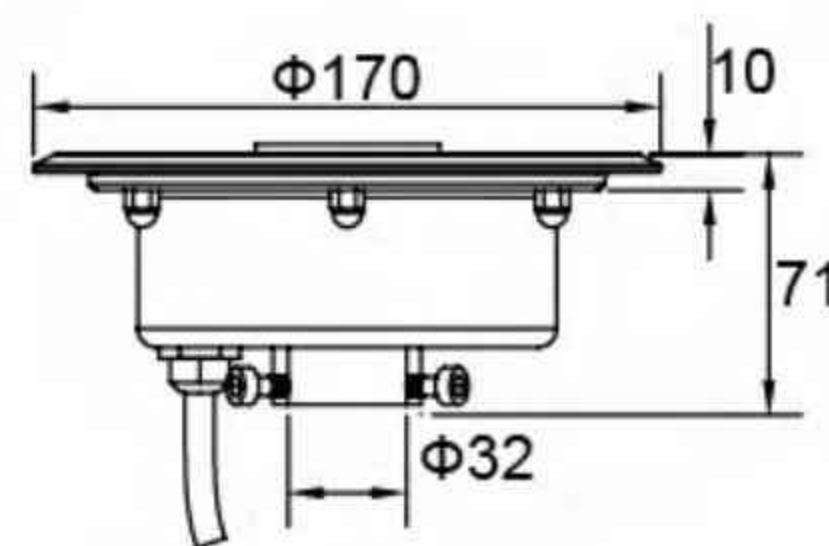

Stainless Steel Casted Shell (6W / 9W)

130mm

Code : U2063S

S-Stretched

Stainless Steel Stretched Shell (3W / 5W)

Code : U2098S

Stainless Steel Stretched Shell (3W / 5W)

Code : U2120S

Stainless Steel Stretched Shell (6W)

Code : U2145S

Stainless Steel Stretched Shell (6W / 9W)

Code : FS1130

Fountain light -Stainless Steel (6W)

Code : FS1170

Fountain light -Stainless Steel (6W / 9W)

Code : FS1200

Code : FS2250

Fountain light -Stainless Steel (12W / 18W)

Fountain light

FS-Fountain Stainless Steel 304 / 316

FS1XXX, 1-the shell surface is complete, without hollowing out.
XXX-the diameter size.

FS2XXXA/B, 2-the surface is hollowed out with pattern.
XXX-the diameter size.
A/B - Pattern style