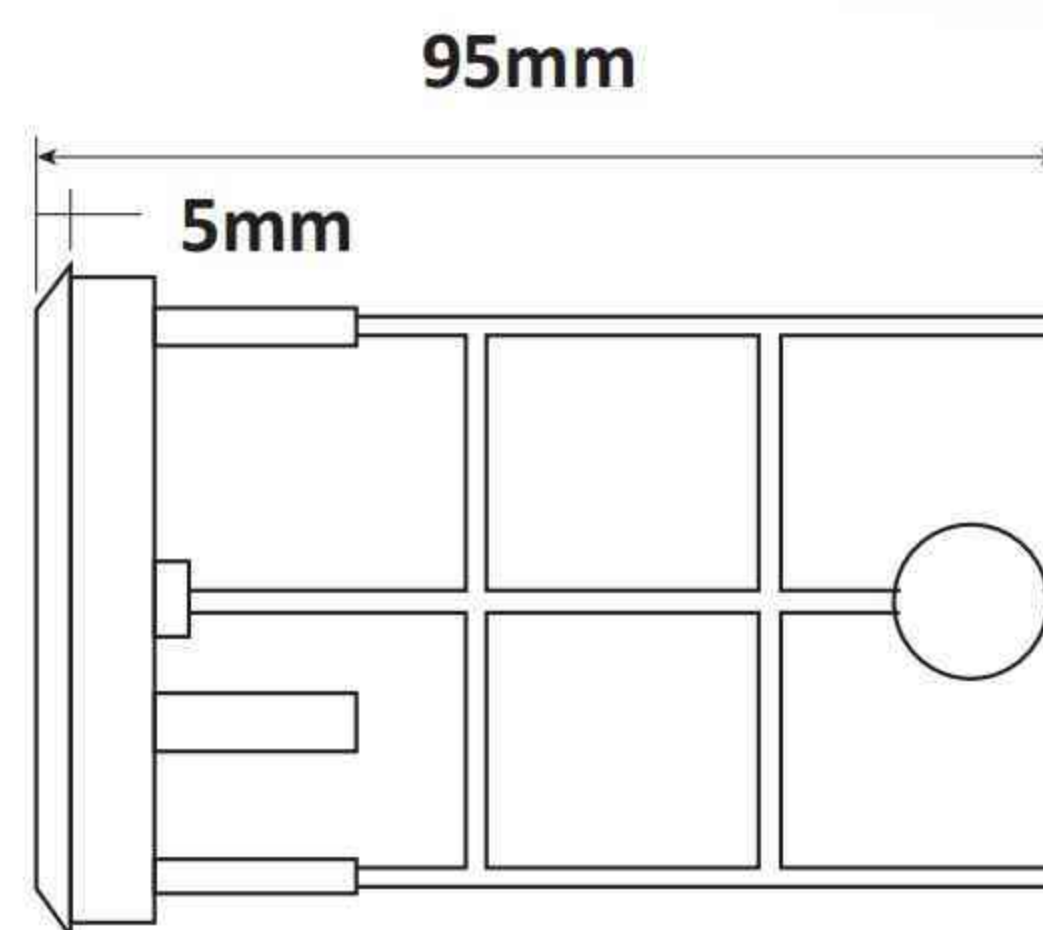

Code : U1062

Stainless Steel Underwater Light (1W / 3W)