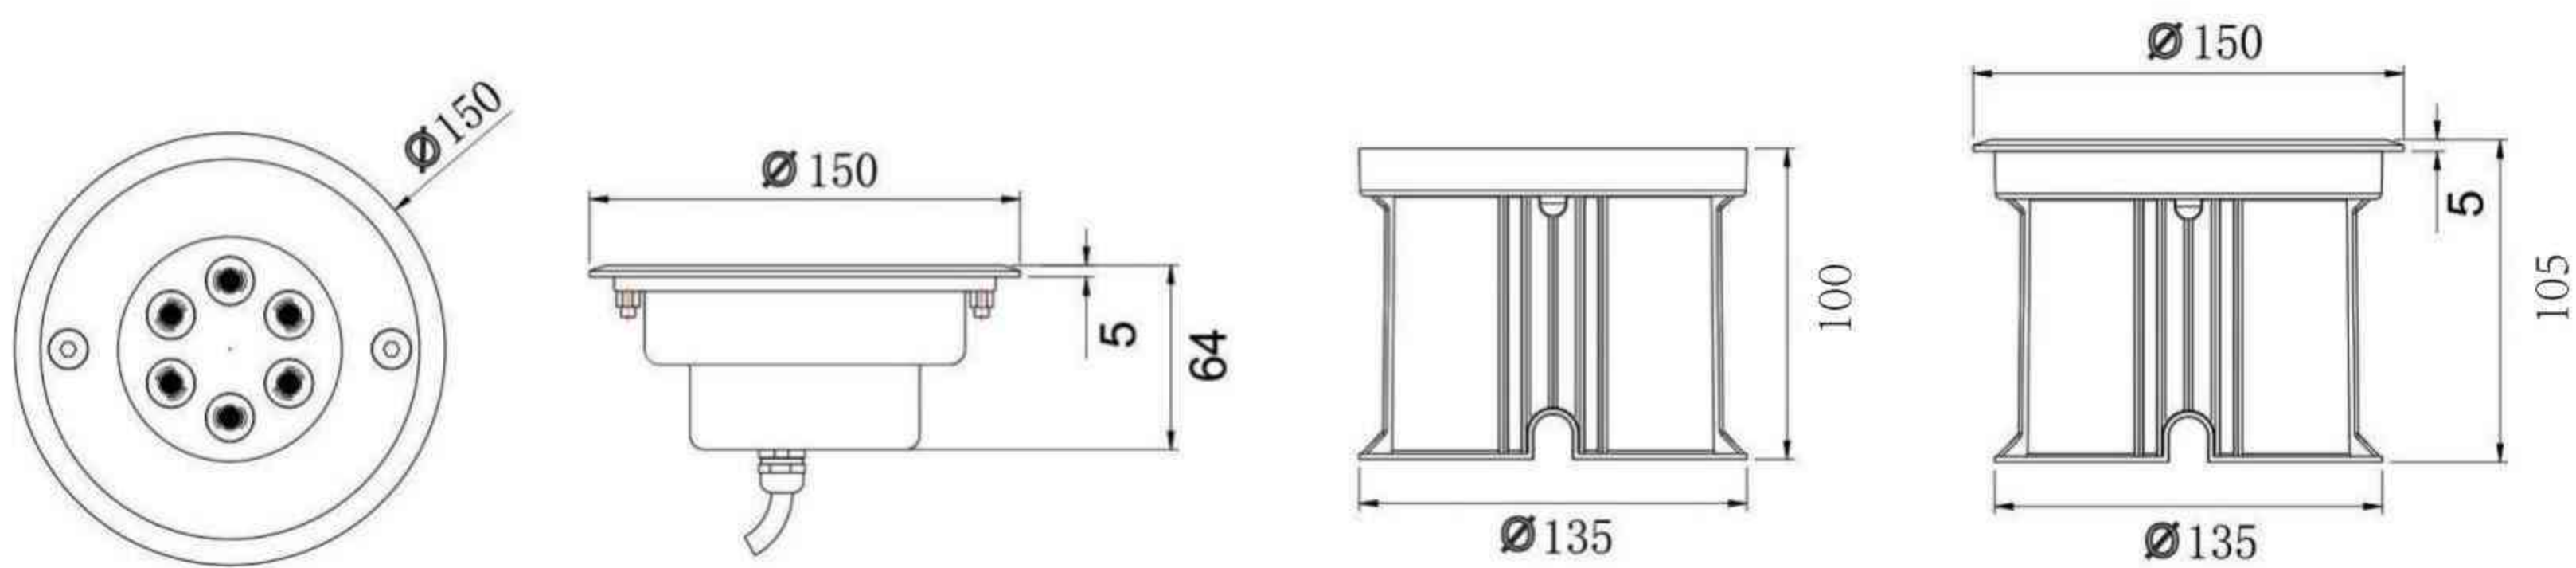

Code : U1150

Stainless Steel Underwater Light(9W / 12W)

Code : U1180

Stainless Steel Underwater Light(12W / 18W)

Code : U1210

Stainless Steel Underwater Light(18W / 24W)

CODE	Volt	Power	LED	Qty	Lumens		Dia Size	Remarks
					WHT	RGB		
U1042	AC12V	1W	high power 1W	1pc	100lm	50lm	42mm	RGB control way A. On/Off control B. Remote control (R15 & R18) Beam angle 15 degree 30 degree 60 degree 90 degree 120 degree
U1062	AC12V	1W	high power 1W	1pc	100lm	50lm	62mm	
	AC12V	3W	high power 3W	1pc	180lm	90lm		
U1100	AC12V	3W	high power 1W	3pcs	300lm	150lm	110mm	
	AC12V	5W	high power 2W	3pcs	450lm	220lm		
U1130	AC12V	6W	high power 1W	6pcs	600lm	300lm	130mm	
	AC12V	9W	high power 2W	6pcs	900lm	450lm		
U1150	AC12V	6W	high power 1W	6pcs	600lm	300lm	150mm	
	AC12V	9W	high power 2W	9pcs	900lm	450lm		
	AC12V	12W	high power 3W	9pcs	1100lm	550lm		
U1180	AC12V	12W	high power 1W	12pcs	1200lm	600lm	180mm	
	AC12V	18W	high power 2W	12pcs	1600lm	800lm		
U1210	AC12V	18W	high power 1W	18pcs	1800lm	900lm	210mm	
	AC12V	24W	high power 2W	18pcs	2400lm	1200lm		

Code : U2075C

C-Casted

Stainless Steel Casted Shell (3W / 5W)

Code : M2080C

Stainless Steel Casted Shell (3W / 5W)

Code : U2092C

Stainless Steel Casted Shell (3W / 5W)

Code : U2145C

Stainless Steel Casted Shell (6W / 9W)

130mm

Code : U2063S

S-Stretched

Stainless Steel Stretched Shell (3W / 5W)

Code : U2098S

Stainless Steel Stretched Shell (3W / 5W)

Code : U2120S

Code : FS2250

Fountain light -Stainless Steel (12W / 18W)

Fountain light

FS-Fountain Stainless Steel 304 / 316

FS1XXX, 1-the shell surface is complete, without hollowing out.
XXX-the diameter size.

FS2XXXA/B, 2-the surface is hollowed out with pattern.
XXX-the diameter size.
A/B - Pattern style