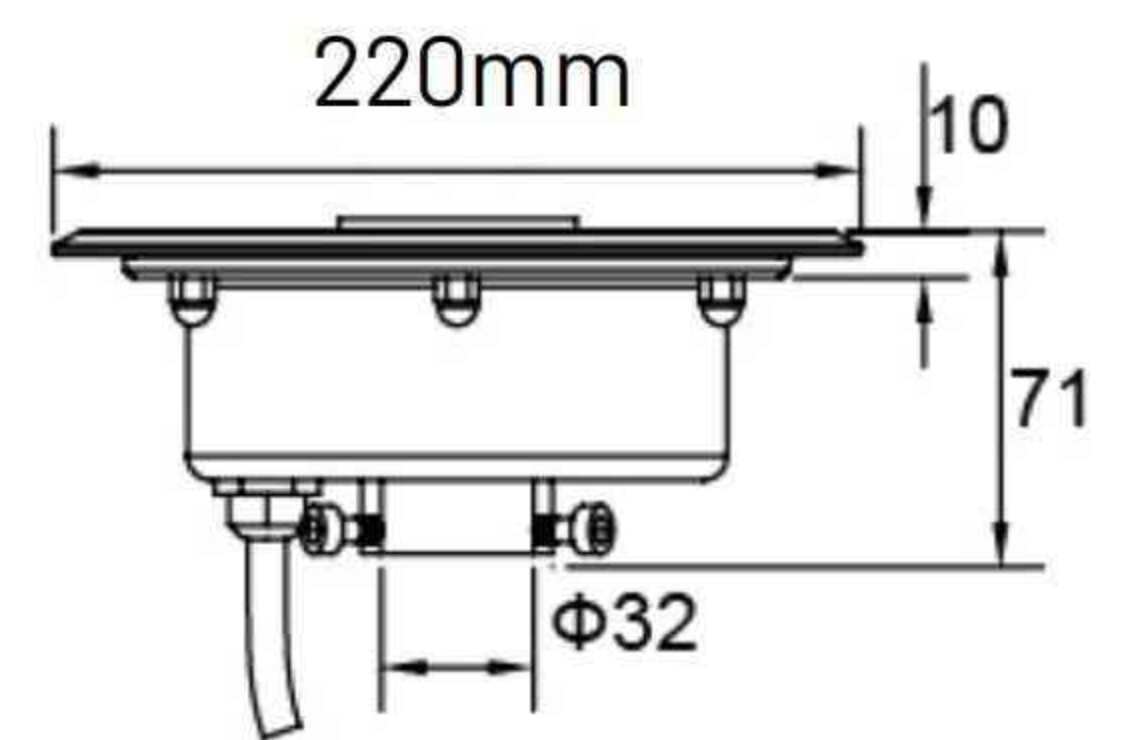

Code : FS2200A

Fountain light -Stainless Steel (6W / 9W)