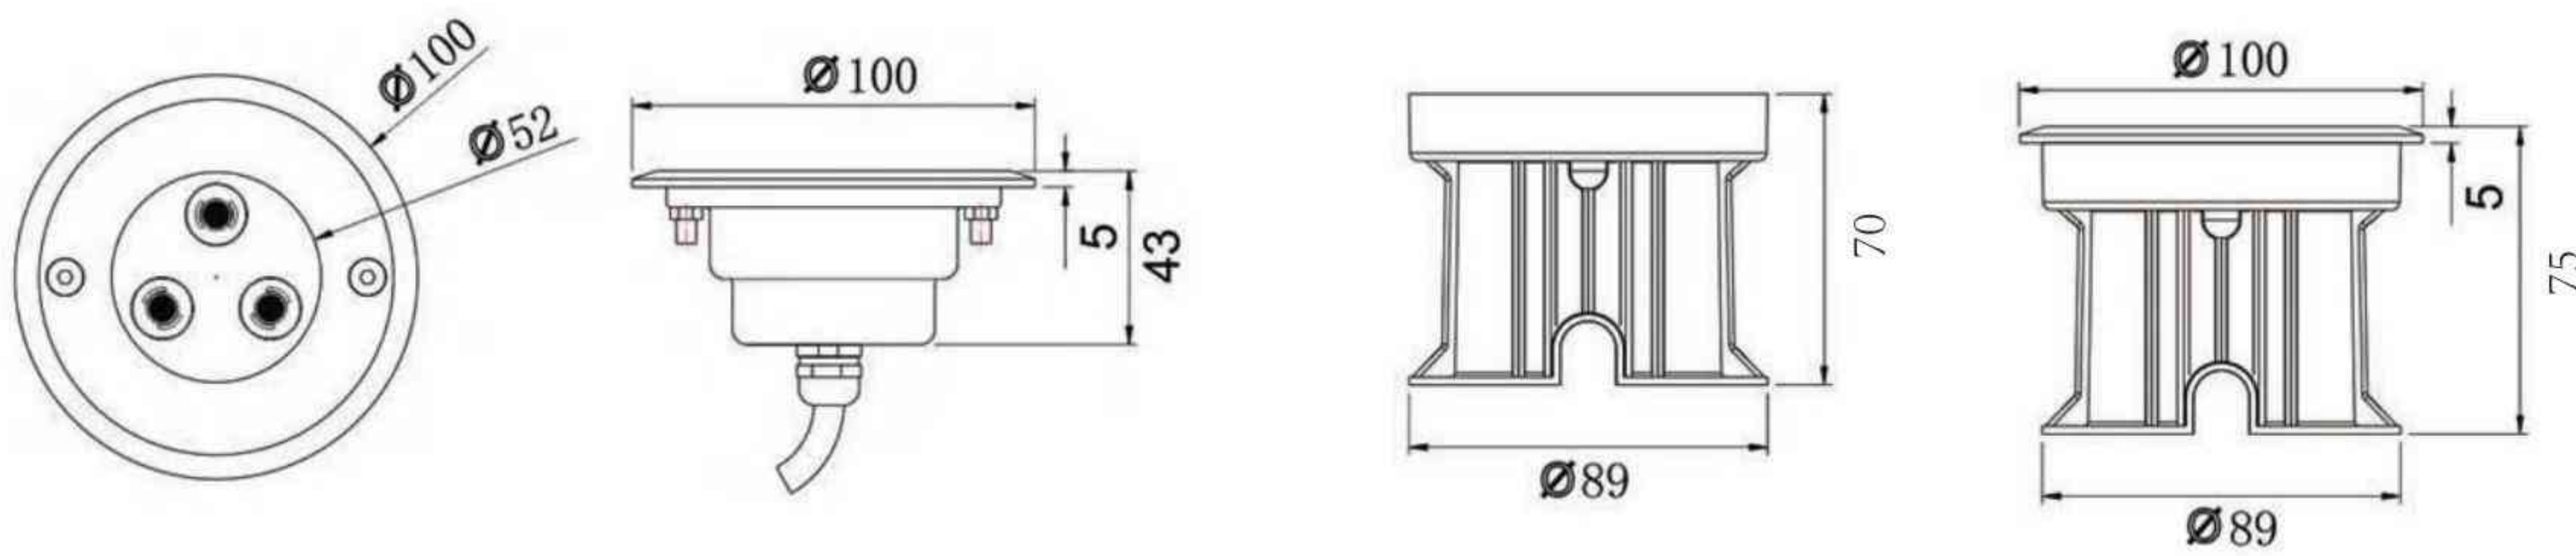

Code : U1100

Stainless Steel Underwater Light(3W / 5W)