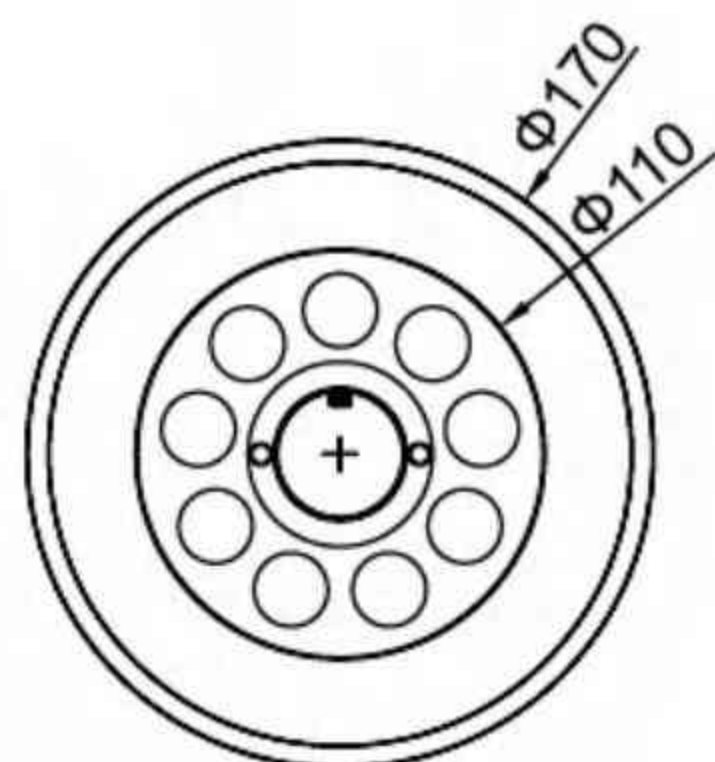

Stainless Steel Casted Shell (6W / 9W)

130mm

Code : U2063S

S-Stretched

Stainless Steel Stretched Shell (3W / 5W)

Code : U2098S

Stainless Steel Stretched Shell (3W / 5W)

Code : U2120S

Stainless Steel Stretched Shell (6W)

Code : U2145S

Stainless Steel Stretched Shell (6W / 9W)

Code : FS1130

Fountain light -Stainless Steel (6W)

Code : FS1170

Fountain light -Stainless Steel (6W / 9W)

Code : FS1200

Fountain light -Stainless Steel (12W / 18W)

Code : FS1220

Fountain light -Stainless Steel (24W)

Code : FS2200A

Fountain light -Stainless Steel (6W / 9W)

Code : FS2200B

Fountain light -Stainless Steel (6W / 9W)

Code : FS2250

Fountain light -Stainless Steel (12W / 18W)

Fountain light

FS-Fountain Stainless Steel 304 / 316

FS1XXX, 1-the shell surface is complete, without hollowing out.
XXX-the diameter size.

FS2XXXA/B, 2-the surface is hollowed out with pattern.
XXX-the diameter size.
A/B - Pattern style