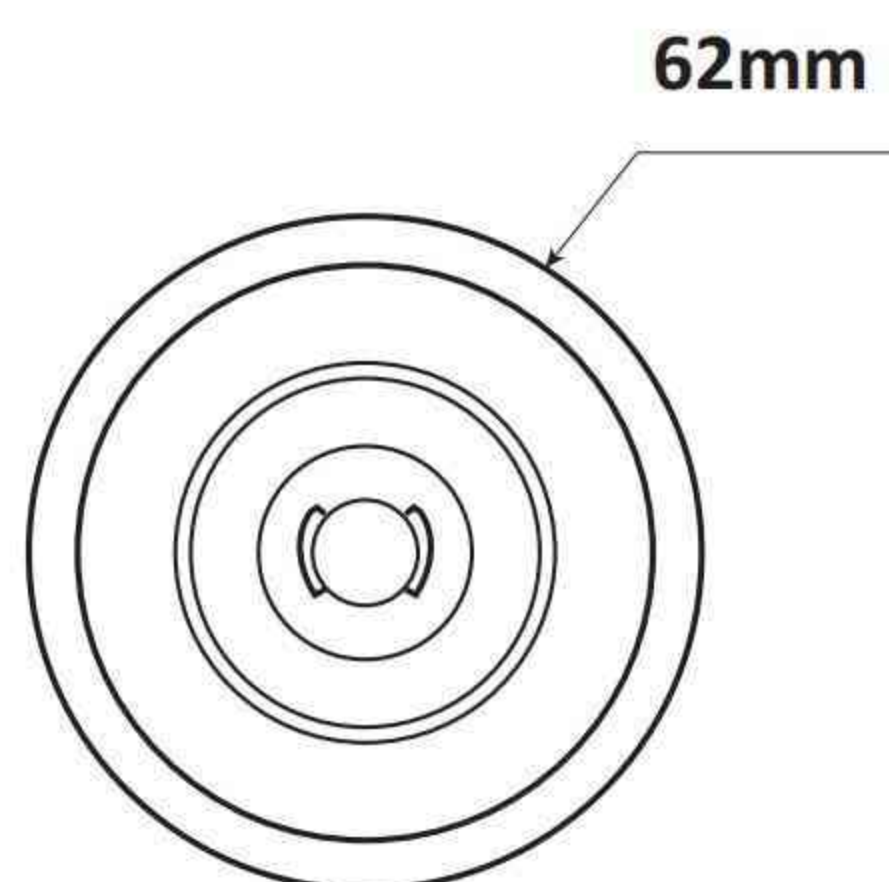

Code : U1062

Stainless Steel Underwater Light (1W / 3W)