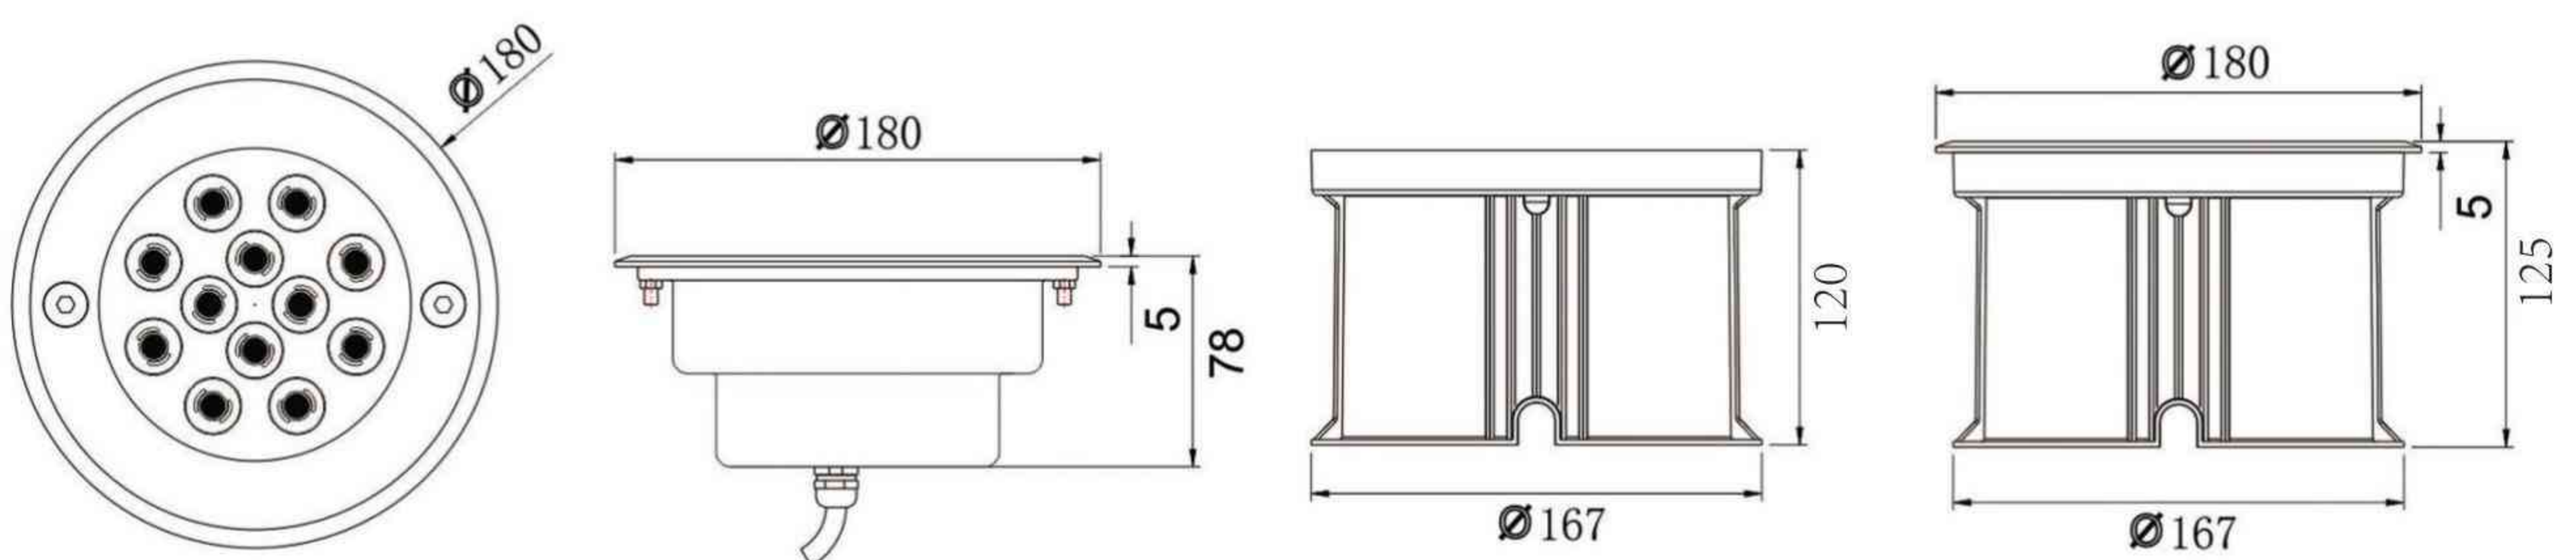

Code : U1150

Stainless Steel Underwater Light(9W / 12W)

Code : U1180

Stainless Steel Underwater Light(12W / 18W)

Code : U1210

Stainless Steel Underwater Light(18W / 24W)

CODE	Volt	Power	LED	Qty	Lumens		Dia Size	Remarks
					WHT	RGB		
U1042	AC12V	1W	high power 1W	1pc	100lm	50lm	42mm	RGB control way A. On/Off control B. Remote control (R15 & R18) Beam angle 15 degree 30 degree 60 degree 90 degree 120 degree
U1062	AC12V	1W	high power 1W	1pc	100lm	50lm	62mm	
	AC12V	3W	high power 3W	1pc	180lm	90lm		
U1100	AC12V	3W	high power 1W	3pcs	300lm	150lm	110mm	
	AC12V	5W	high power 2W	3pcs	450lm	220lm		
U1130	AC12V	6W	high power 1W	6pcs	600lm	300lm	130mm	
	AC12V	9W	high power 2W	6pcs	900lm	450lm		
U1150	AC12V	6W	high power 1W	6pcs	600lm	300lm	150mm	
	AC12V	9W	high power 2W	9pcs	900lm	450lm		
	AC12V	12W	high power 3W	9pcs	1100lm	550lm		
U1180	AC12V	12W	high power 1W	12pcs	1200lm	600lm	180mm	
	AC12V	18W	high power 2W	12pcs	1600lm	800lm		
U1210	AC12V	18W	high power 1W	18pcs	1800lm	900lm	210mm	
	AC12V	24W	high power 2W	18pcs	2400lm	1200lm		

Code : U2075C

C-Casted

Stainless Steel Casted Shell (3W / 5W)

Code : M2080C

Stainless Steel Casted Shell (3W / 5W)

Code : U2092C

Stainless Steel Casted Shell (3W / 5W)

Code : U2145C

Stainless Steel Casted Shell (6W / 9W)

130mm

Code : U2063S

S-Stretched

Stainless Steel Stretched Shell (3W / 5W)

Code : U2098S

Stainless Steel Stretched Shell (3W / 5W)

Code : U2120S

Code : FS2250

Fountain light -Stainless Steel (12W / 18W)

Fountain light

FS-Fountain Stainless Steel 304 / 316

FS1XXX, 1-the shell surface is complete, without hollowing out.
XXX-the diameter size.

FS2XXXA/B, 2-the surface is hollowed out with pattern.
XXX-the diameter size.
A/B - Pattern style